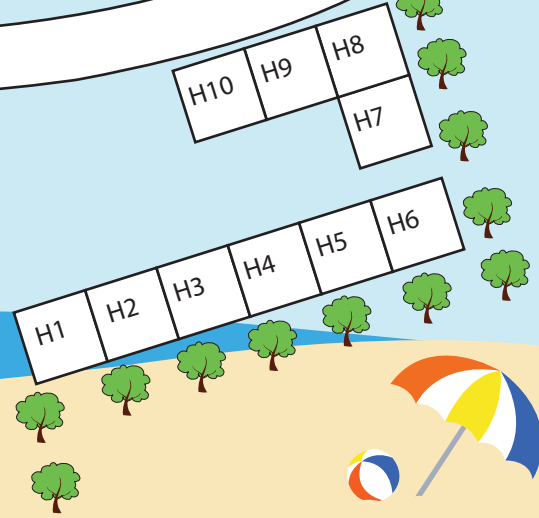

WHANGARURU BEACHFRONT CAMP SITE PLAN

-  Camp Kitchen
-  Power Points
-  Recycling
-  Toilets & Showers
-  Fish Filleting Bay
-  Rubbish
-  Boat Wash
-  Camp Laundry

F14
F13
F12
F11
F10
F10
F9
F8
F7
F6
F5
F4
F3
F2
F1

G14
G13
G12
G11
G10
G10
G9
G8
G7
G6
G5
G4
G3
G2
G1

CABIN 1 CABIN 2 CABIN 3 CABIN 4

BEACHFRONT